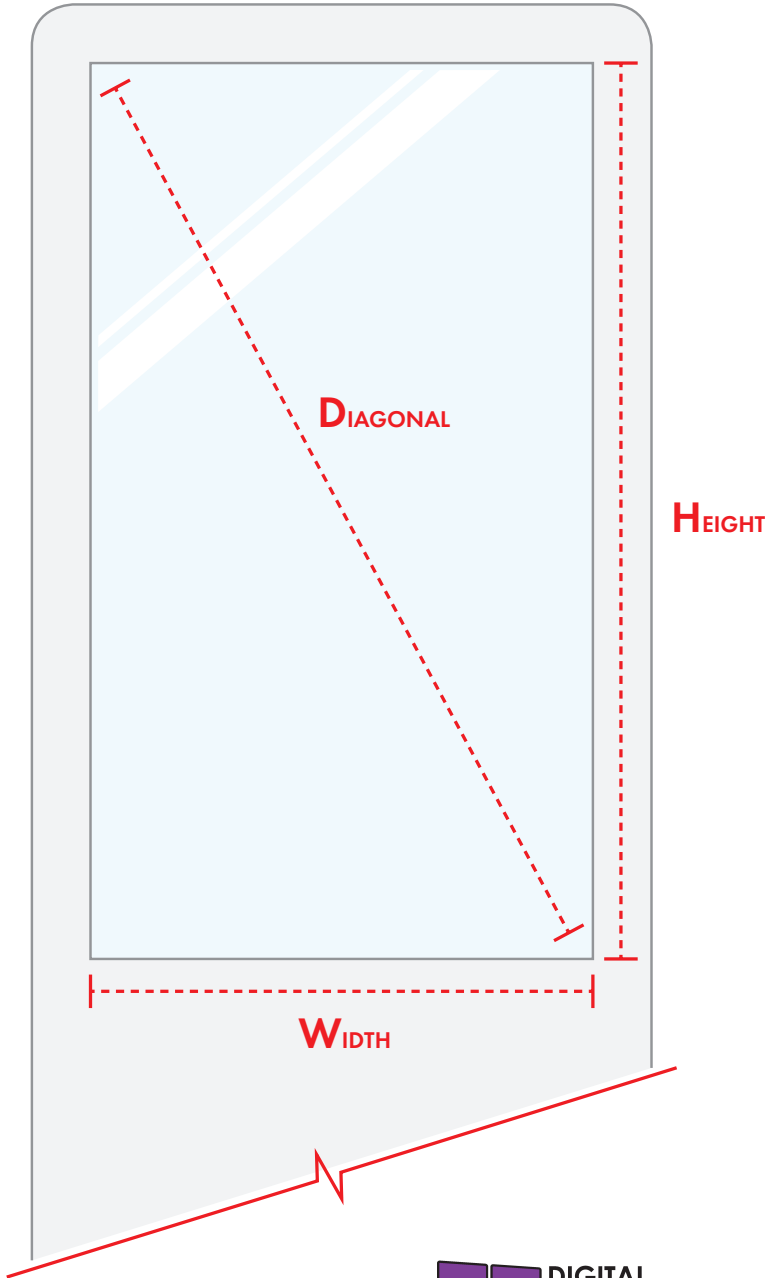

DIGITAL DISPLAY SCREEN SPECIFICATIONS

Dimensions

	Millimetres	Pixels
Width	600	1080
Height	1070	1920
Diagonal	1210	-

Artwork

Static images	JPG
Video	MP4

All artwork to be provided in portrait form
to the specifications above (9:16 ratio)